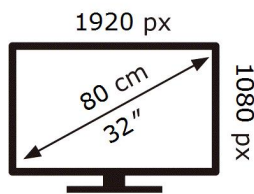

ENERG

SAMSUNG

HG32T5300EE

33 kWh/1000h

ABCDEF **G**

HDR

55 kWh/1000h

2019/2013